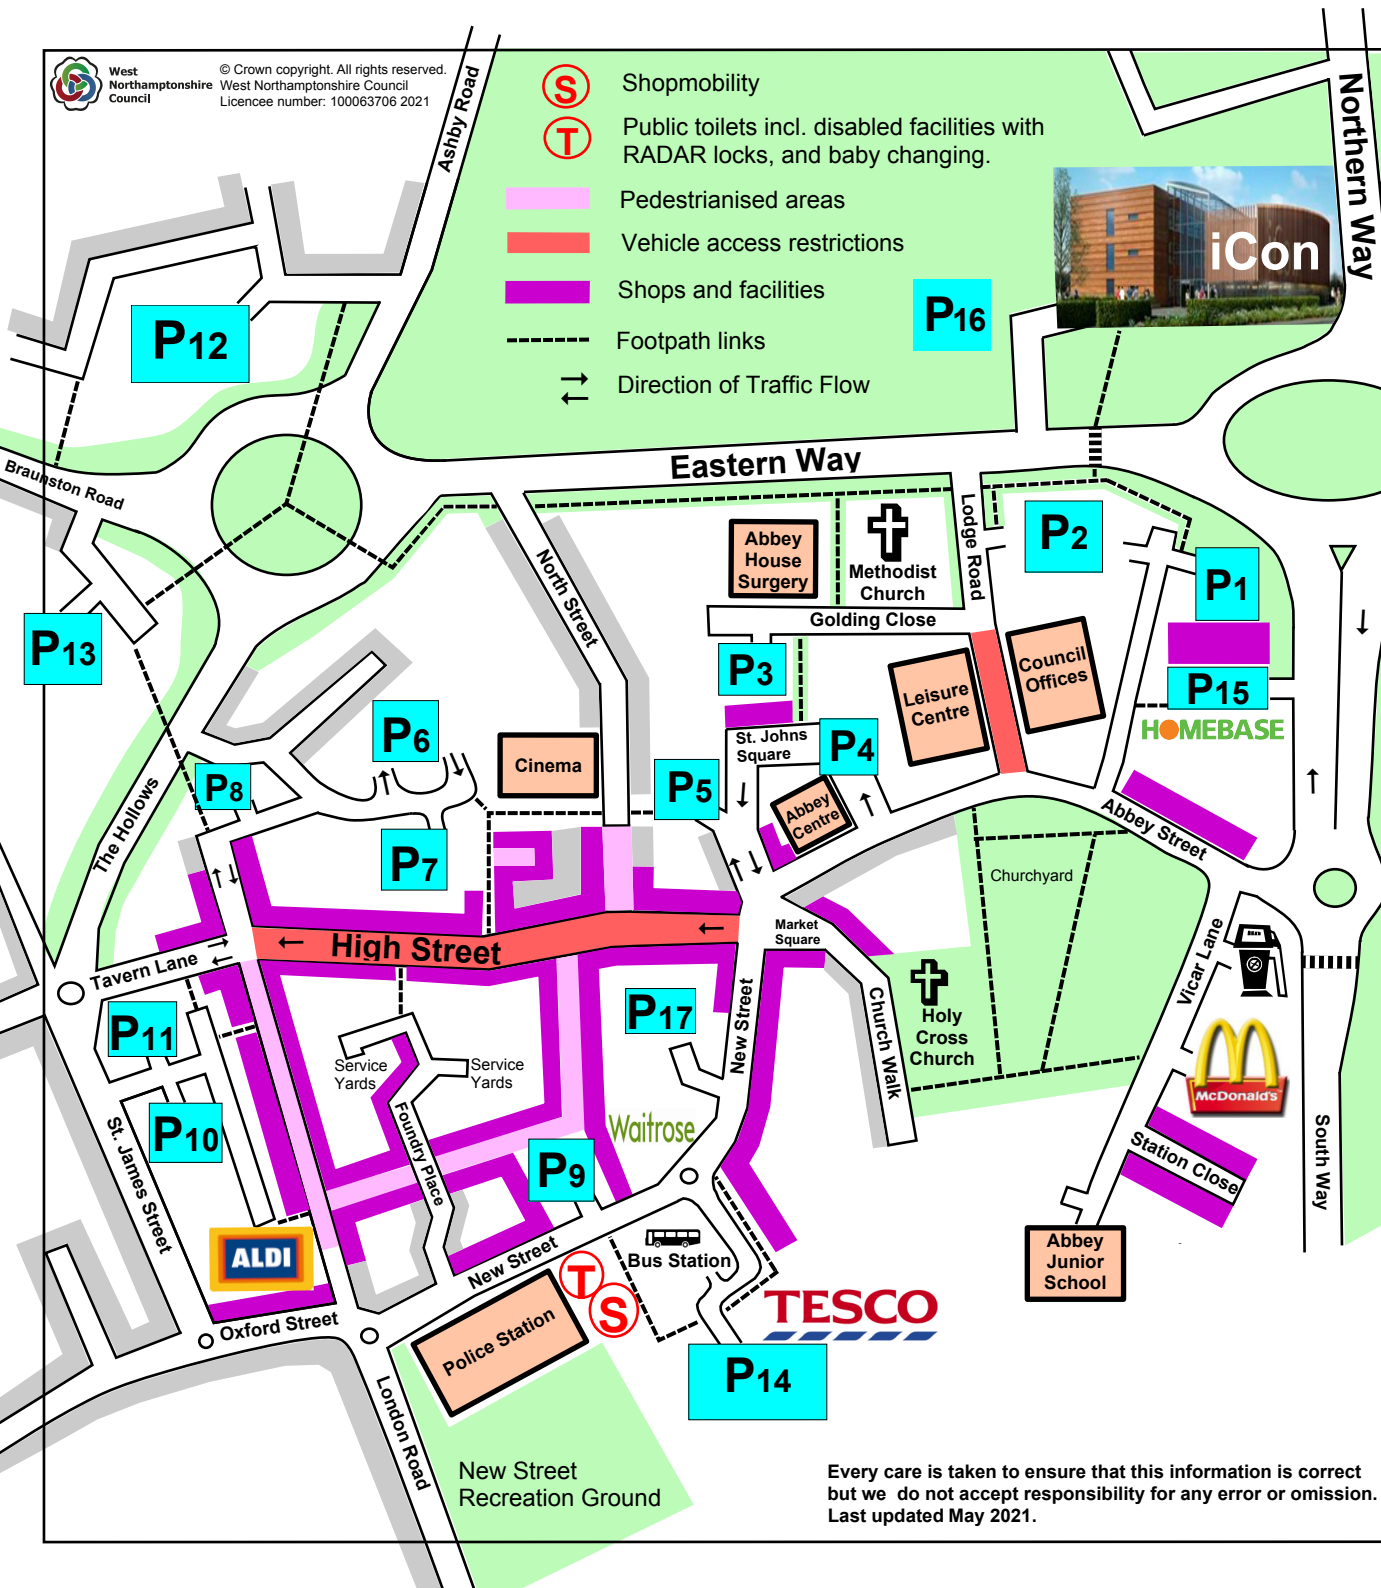

-  Shopmobility
-  Public toilets incl. disabled facilities with RADAR locks, and baby changing.
-  Pedestrianised areas
-  Vehicle access restrictions
-  Shops and facilities
-  Footpath links
-  Direction of Traffic Flow

# West Northamptonshire Council

Car Park	Time Limits Available (hrs)				No. Of Bays	No. Of  Bays
	All Day	3	1.5	0.5		
<b>P1</b> Welton Road Undercroft	✓	Locked nights & weekends.			111*	0
<b>P2</b> Lodge Road	✓	✓		✓	114	5
<b>P3</b> Golding Close	✓				17	0
<b>P4</b> St. Johns Sq.		✓			62	10
<b>P5</b> Chapel Lane	✓				80	0
<b>P6</b> Primrose Hill		✓			127	0
<b>P7</b> High Street				✓	20	8
<b>P8</b> Brook Street		✓			10	0
<b>P9</b> Bowen Square #	See Site Boards				66	7
<b>P10</b> Newlands		✓			75	5
<b>P11</b> St. James St.		✓			30	0
<b>P12</b> Chaucer Way	✓				168	0
<b>P13</b> Old Gasworks	✓				139	0
<b>P14</b> Tesco #	See Site Boards				364	17
<b>P15</b> Homebase #	See Site Boards				195	9
<b>P16</b> Eastern Way	✓				54	0
<b>P17</b> West Court #	See Site Boards				27	2

\* 68 additional spaces available for iCon users.  
 # Open to public but privately owned and managed.  
 Dedicated bays for blue badge holders.

**Time limits & non-return periods apply.**  
**Parking in accordance with the Regulations is free.**